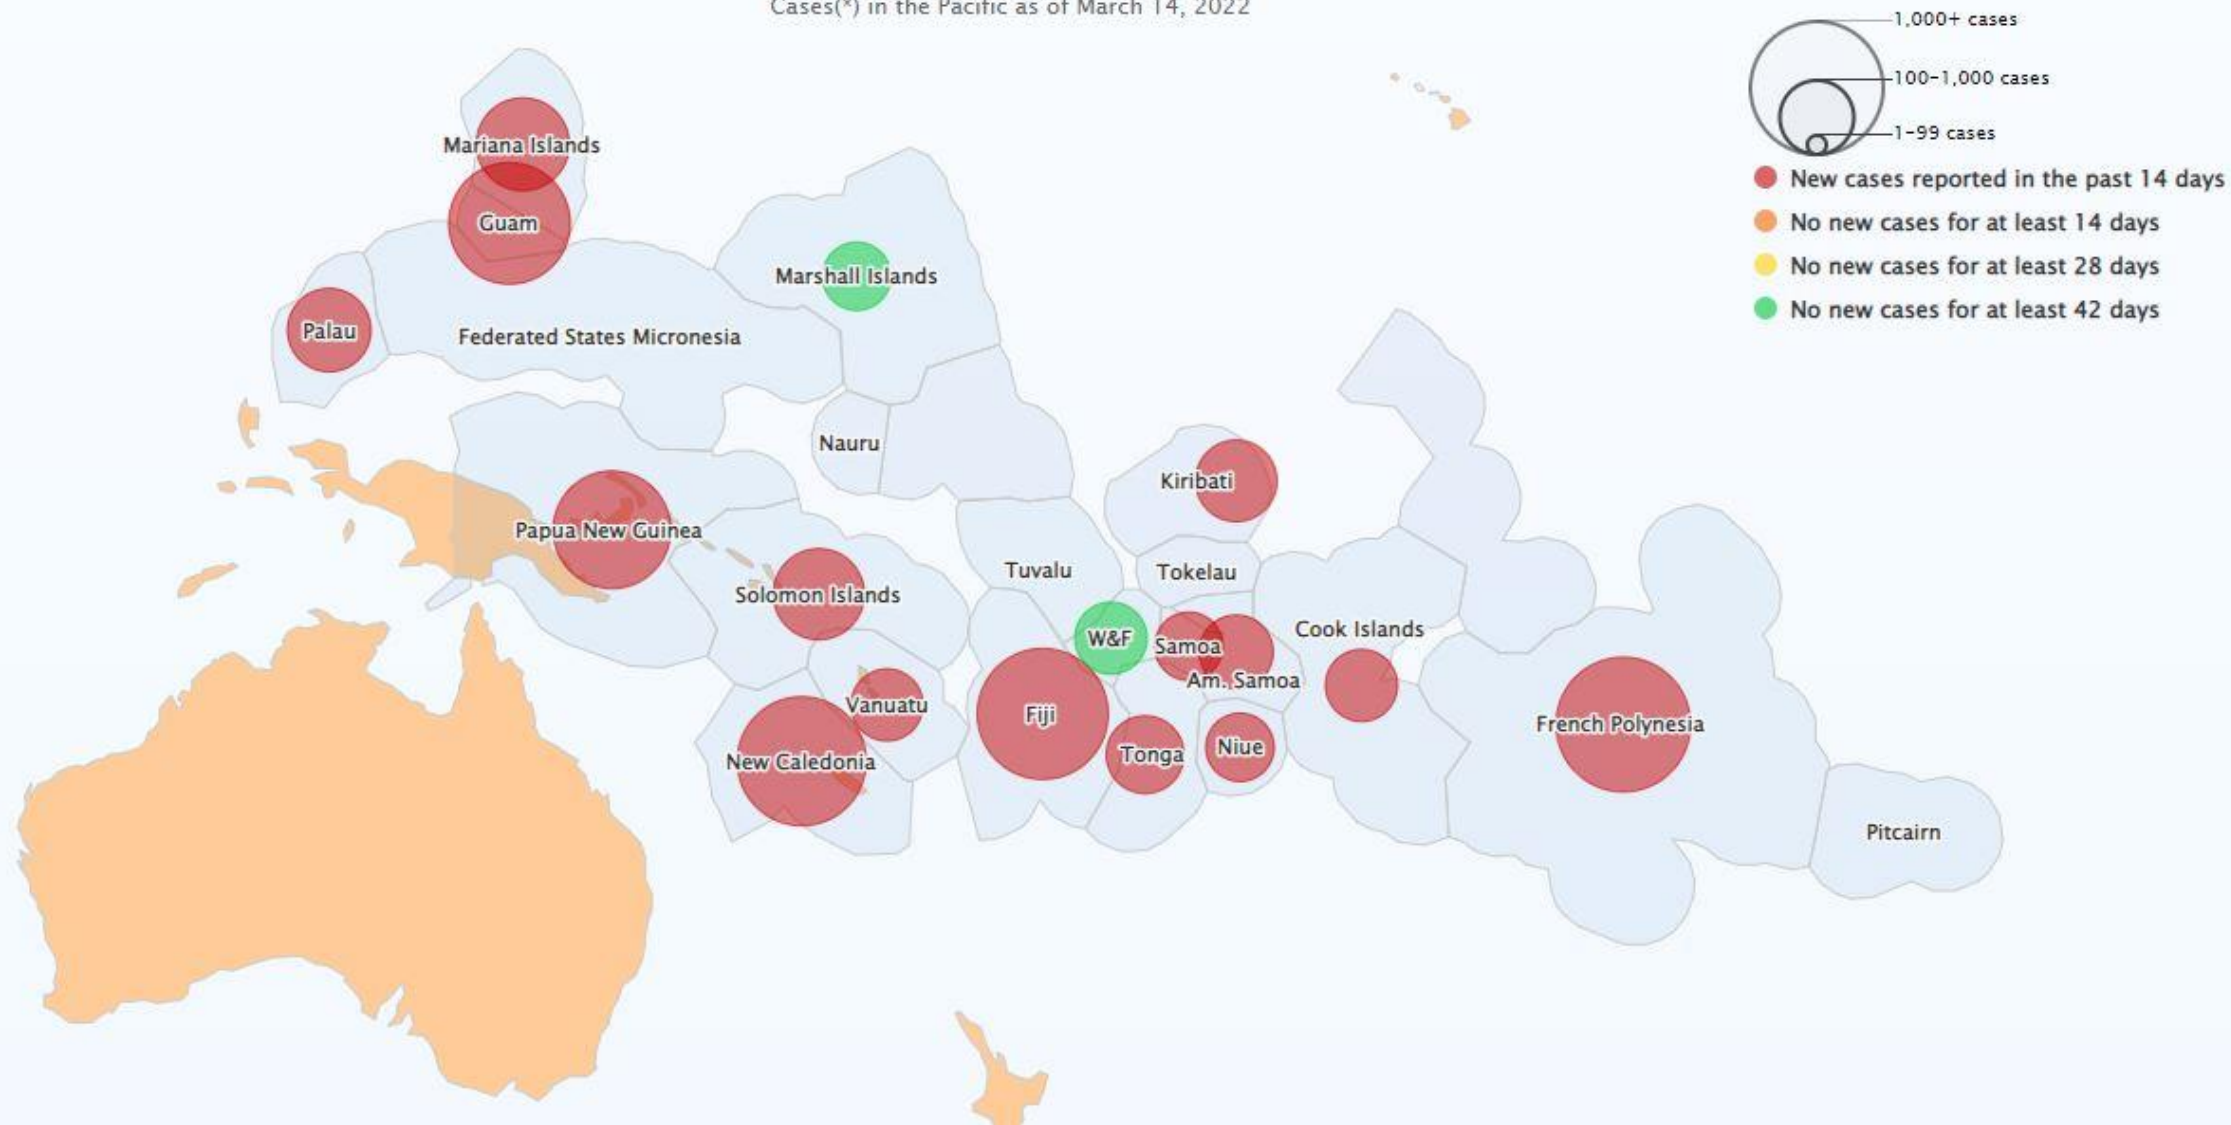

REPORT BACK

SPECIAL PROJECT

2020-22 PALESTINE

WOMEN AT THE DSPR CENTER
IN TALBIEH CAMP JORDAN
PREPARE KUBBEH AND
PICKLED VEGETABLES.

**PROMOTING
FAMILY WELL-
BEING IN
COVID TIMES**

2022

Coronavirus Disease 2019 (COVID-19)

Cases(*) in the Pacific as of March 14, 2022

As Christians, we recognize that the dangers of these climate impacts are as much of a spiritual crisis as it is an existential crisis. We have allowed a culture of greed to permeate the core values that are integral in our role as stewards of creation. For the sake of our ecology and the future of our Pacific, we strongly call on world leaders at COP26 to step up and strengthen their commitments towards securing global net zero and keeping 1.5 degrees well within reach.